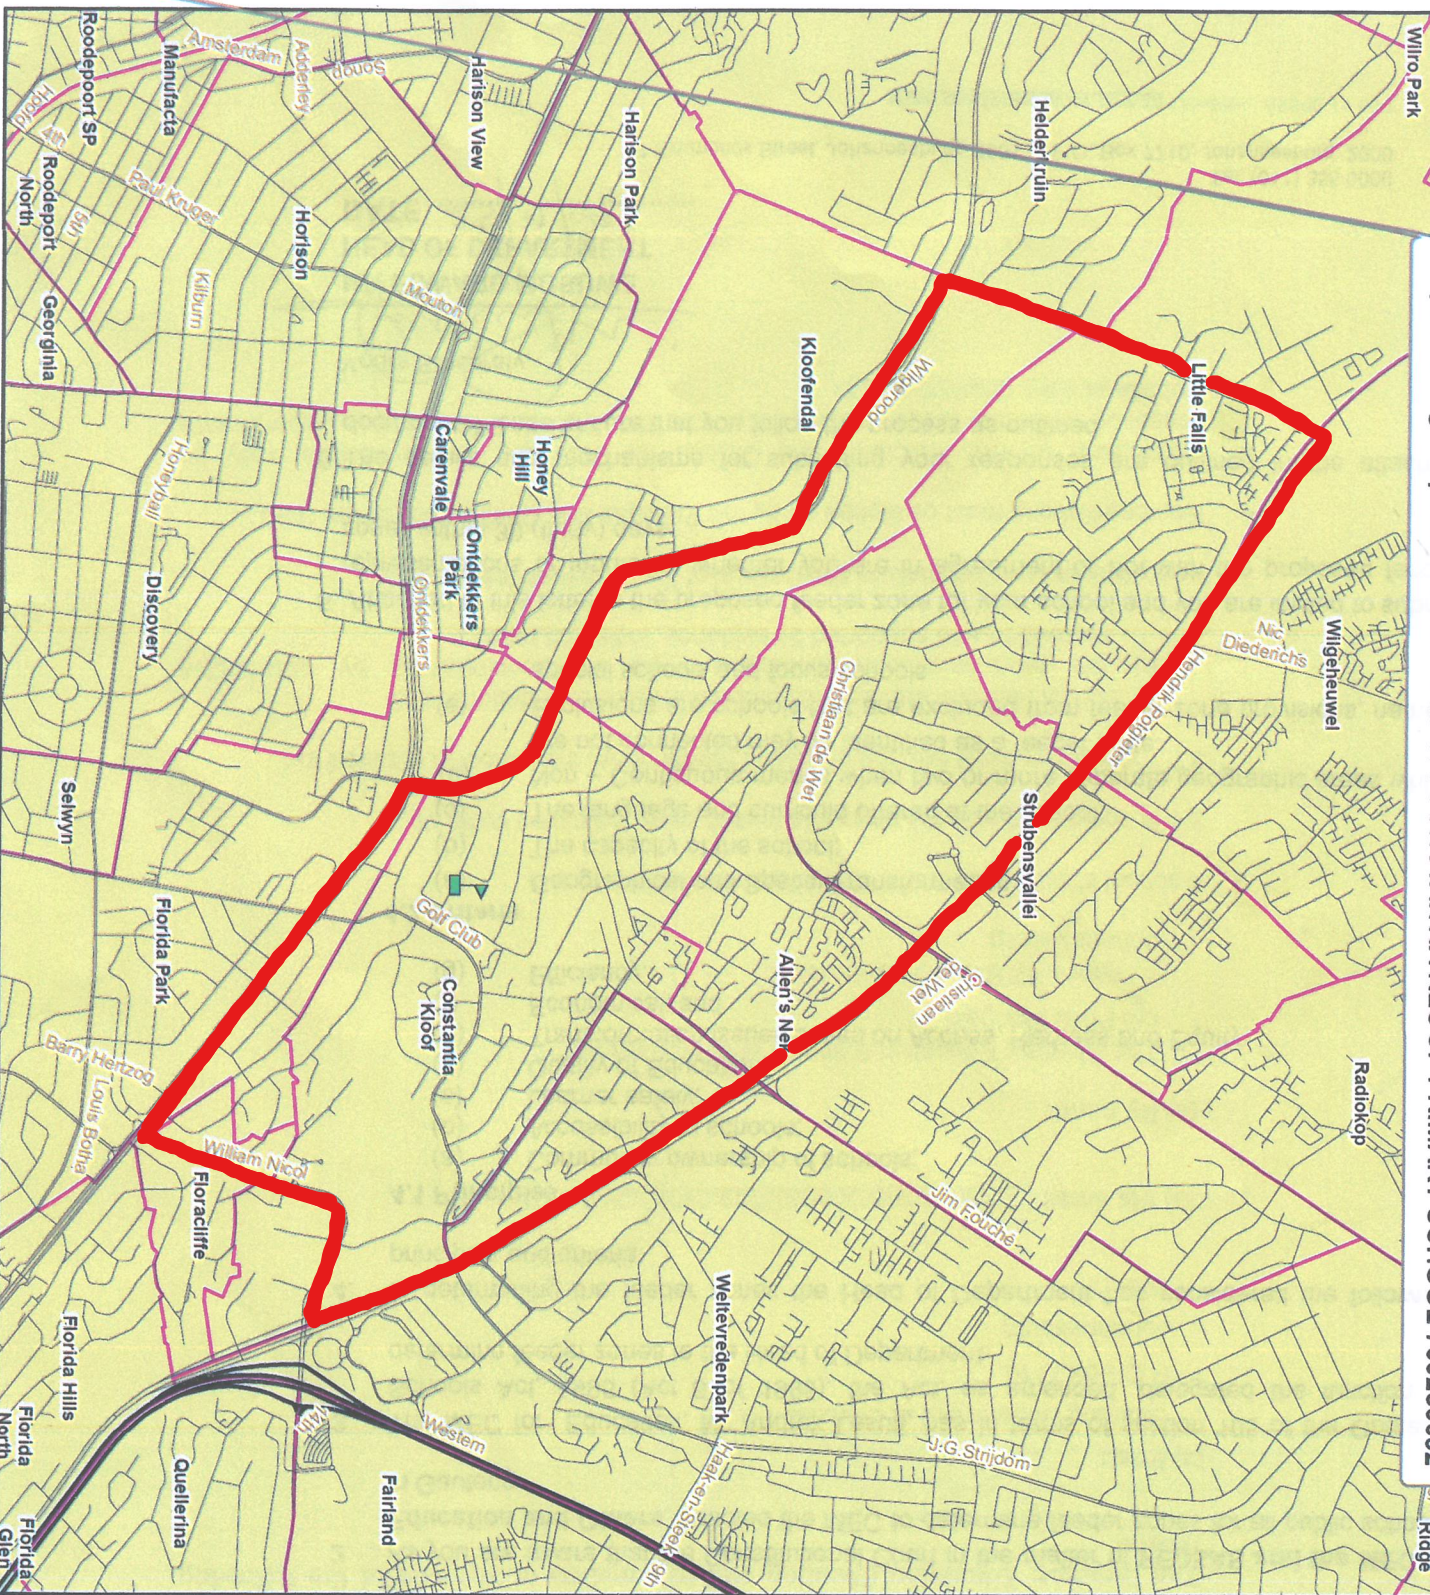

Map showing Proposed Feeder Zone of : **CONSTANTIA KLOOF PRIMARY SCHOOL 700250092**

District Name: JW
 Circuit No: 4
 Cluster No: 3
 Address: 1
**LIEBENBERG ROAD
 CONSTANTIA KLOOF
 ROODEPOORT**

- Legend**
- School
 - Proposed Feeder Zone
 - Other roads
 - Major roads
 - Subplaces